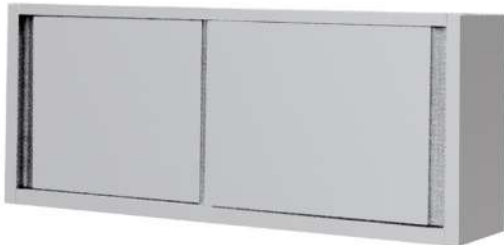

ANKE-TS

Name	4 Tier Shelf
Size(mm)	1200 x 500 x 1800 1500 x 500 x 1800 1800 x 500 x 1800
Thickness	0.8 mm

ANKE-SBSV

Name	Single Bowl Sink Table
Size(mm)	600 x 600 x 900
Thickness	0.8 mm

ANKE-SBTV

Name	Single Bowl Sink With Drain Board
Size(mm)	1000 x 700 x 900 1200 x 700 x 900
Thickness	0.8 mm

ANKE-DBSV

Name	Double Bowl Sink Table
Size(mm)	1200 x 700 x 900
Thickness	0.8 mm

ANKE-DBTV

Name	Double Bowl Sink With Drain Board
Size(mm)	1400 x 700 x 900
Thickness	0.8 mm

ANKE-PW

Name	Pot Wash Sink
Size(mm)	1000 x 700 x 900
Thickness	0.8 mm

ANKE-BCS

Name	Base Cabinet With Sliding Door
Size(mm)	1000 x 700 x 900 1200 x 700 x 900 1500 x 700 x 900
Thickness	0.8 mm
Option(s)	Back Splash, W/O Back Splash

ANKE-OWC

Name	Open Wall Cabinet
Size(mm)	1000 x 400 x 600 1200 x 400 x 600 1500 x 400 x 600
Thickness	0.8 mm