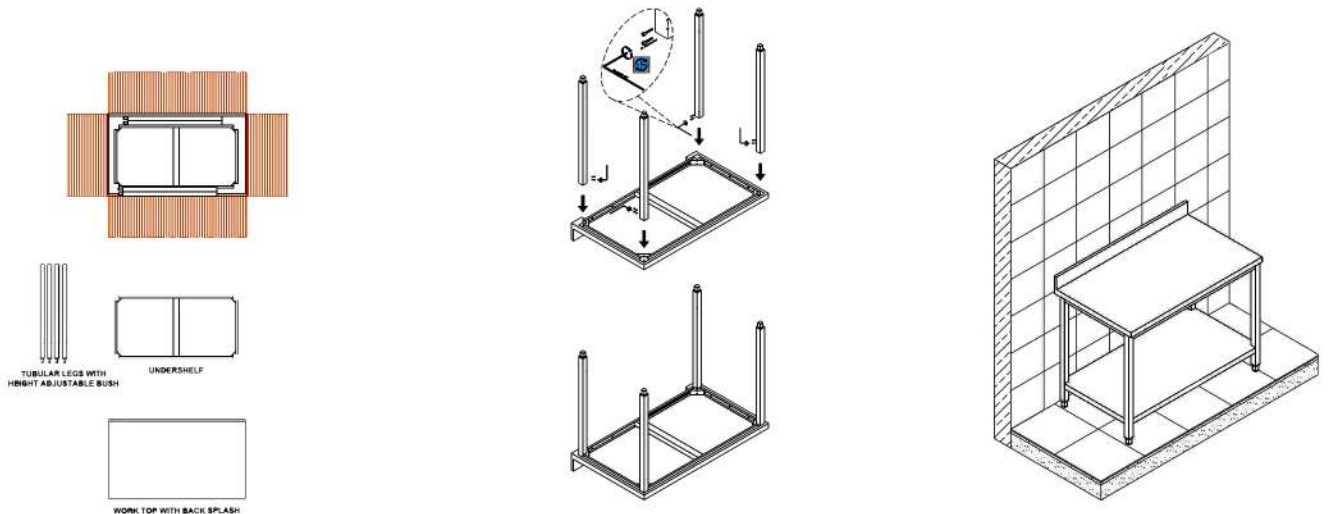

ANKE-WTOHS

Name	Work Table With Overhead Shelves
Size(mm)	1000 x 700 x 900 1200 x 700 x 900 1500 x 700 x 900 1800 x 700 x 900
Thickness	0.8 mm
Option(s)	Undershelf, Midshelf, Back Splash

ANKE-WT

Name	Work Table With Back Splash
Size(mm)	1000 x 700 x 900 1200 x 700 x 900 1500 x 700 x 900 1800 x 700 x 900
Thickness	0.8 mm
Option(s)	Undershelf, Midshelf

ANKE-TS

Name	4 Tier Shelf
Size(mm)	1200 x 500 x 1800 1500 x 500 x 1800 1800 x 500 x 1800
Thickness	0.8 mm

ANKE-SBSV

Name	Single Bowl Sink Table
Size(mm)	600 x 600 x 900
Thickness	0.8 mm

ANKE-SBTV

Name	Single Bowl Sink With Drain Board
Size(mm)	1000 x 700 x 900 1200 x 700 x 900
Thickness	0.8 mm

ANKE-DBSV

Name	Double Bowl Sink Table
Size(mm)	1200 x 700 x 900
Thickness	0.8 mm

ANKE-DBTV

Name	Double Bowl Sink With Drain Board
Size(mm)	1400 x 700 x 900
Thickness	0.8 mm

ANKE-PW

Name	Pot Wash Sink
Size(mm)	1000 x 700 x 900
Thickness	0.8 mm

ANKE-WCS

Name	Wall Cabinet With Sliding Doors
Size(mm)	1000 x 400 x 600 1200 x 400 x 600 1500 x 400 x 600
Thickness	0.8 mm

ANKE-WS

Name	Wall Shelf
Size(mm)	1000 x 400 1200 x 400 1500 x 400
Thickness	0.8 mm