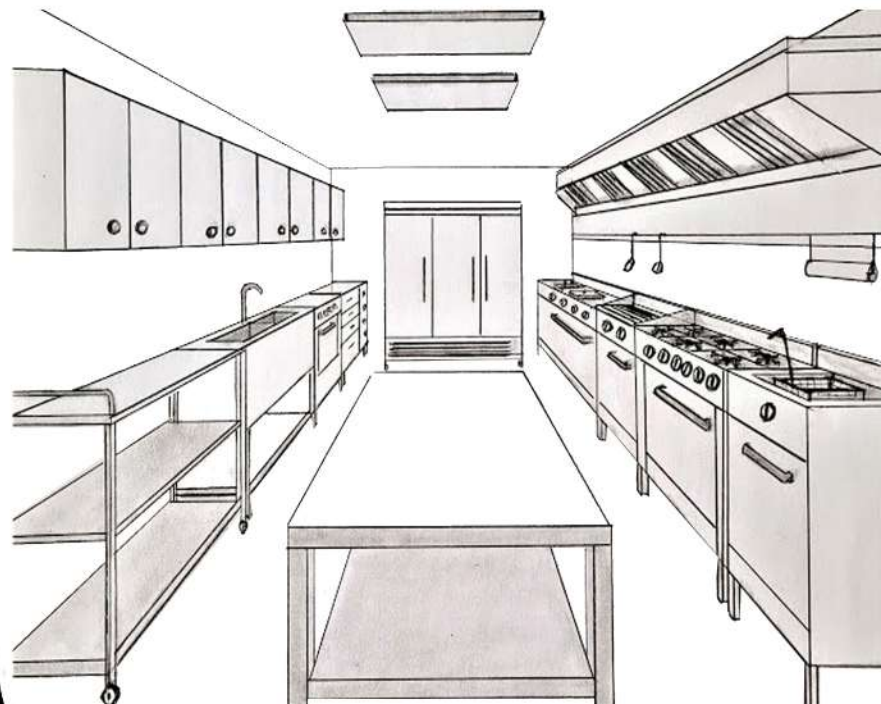

MODULUX

by ANKE

Flat Pack